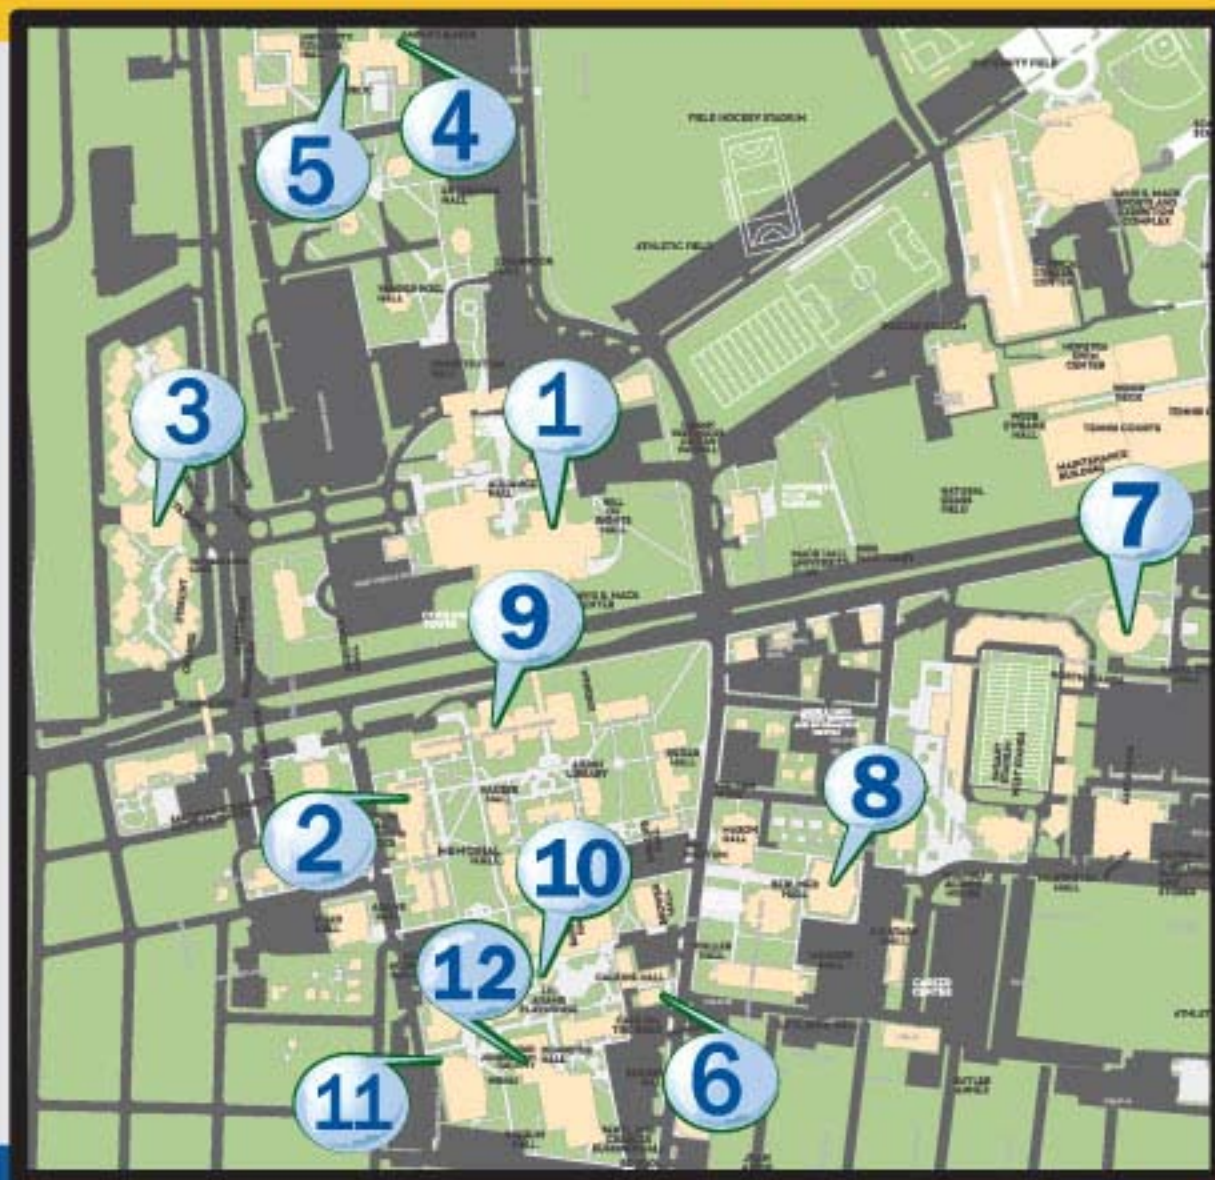

CAMPUS DINING SERVICES LOCATION MAP

1. STUDENT CENTER

Nature's Organic
Juice Event and Scoops
Pan Asia
Omelette Pan
Breads & Spreads
Picante's
Salad Bar
Charcoal's Grill
California Pizza Kitchen
Taro 13

Eli's Kosher Kitchen

Pura Vida
Rathskellar (LOWER LEVEL)

2. BITS & BITES

Tuscany Grill
Waffles ala Mode
Chopped Salads

3. NETHERLANDS CAFÉ

Subway
Convenience Store
Salad Bar
Charcoal's Grill

Java Connect

4. KATE AND WILLY'S

10. STARBUCKS at CAFÉ on the QUAD

11. BRESLIN KIOSK

12. HOFSTRA LAW SCHOOL KIOSK

EAT HERE

I'M FEELING LIKE...

Fresh Salads & Light Dressings

Hofstra Deli
 Student Center Café
 Eli's Kosher Kitchen
 California Pizza Kitchen
 Netherlands Café
 Bits & Bytes
 Kate & Willy's
 CV Starr Café
 Rathskellar
 Cyber Café

Burgers - Hofstra Deli
 Nuggets - Eli's Kosher Kitchen
 Salad Bar - Student Center,
 Netherlands Cafe,
 Bits & Bytes and Hofstra Deli

Fresh Fruit

Hofstra Deli
 Dutch Treats
 Bits & Bytes
 Netherlands Café
 Student Center Café
 CV Starr Café
 Breslin Kiosk
 Law School Kiosk
 Cyber Café
 Café on the Quad
 Rathskellar