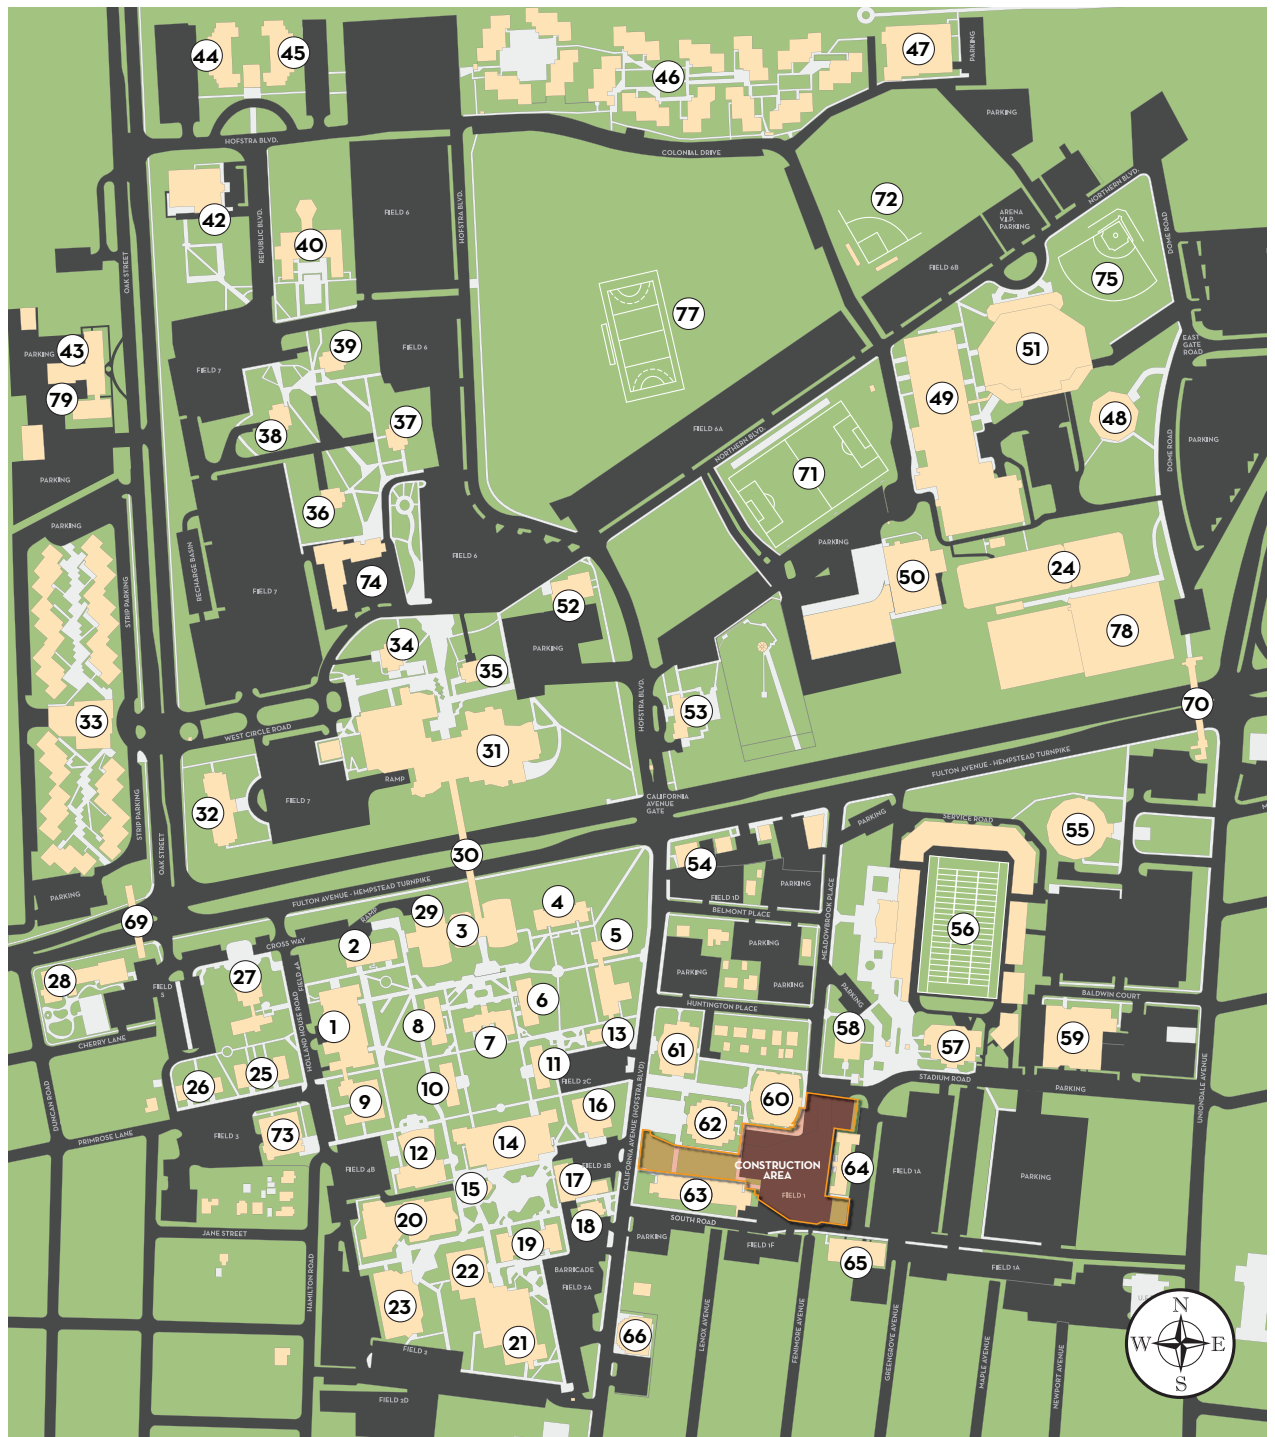

CAMPUS MAP

HOFSTRA
UNIVERSITY
prideandpurpose

Map Legend

Adams Hall.....	25
Adams Playhouse.....	12
Admission Center/Bernon Hall.....	27
Au Bon Pain.....	18
Axinn Hall (Law).....	66
Axinn Library.....	3
Barnard Hall.....	10
Berliner Hall.....	61
Bernon Hall/Admission Center.....	27
Bill Edwards Stadium.....	75
Breslin Hall.....	23
Brower Hall.....	11
Bubble.....	78
Butler Annex.....	65
Café on the Quad.....	15
Calkins Hall.....	14
Career Center/M. Robert Lowe Hall.....	64
C.V. Starr Hall.....	60
Davison Hall.....	8
Donald and Barbara Zucker School of Medicine at Hofstra/Northwell.....	50
Field Hockey Stadium.....	77
Fitness Center, David S. Mack.....	47
Gittleson Hall.....	63
Hagedorn Hall.....	55
Hauser Hall.....	2

Heger Hall.....	4
The Lawrence Herbert School of Communication.....	20
Hofstra Dome.....	48
Hofstra Hall.....	7
Hofstra University Museum.....	9
HofUSA.....	40
Human Resources Center.....	52
Kushner Hall.....	22
Library Technical Services and Resource Center.....	3
Lowe Hall.....	9
Margiotta Hall.....	57
Mason Hall/Gallon Wing.....	5
Maurice A. Deane School of Law.....	21
McEwen Hall.....	17
Memorial Hall.....	1
Monroe Lecture Center.....	62
Joseph G. Shapiro Family Hall.....	73
Oak Street Center.....	79
Pedestrian Bridges.....	69, 70
Phillips Hall.....	6
Physical Education Center, David S. Mack/Swim Center.....	49
Physical Plant.....	59
Public Safety and Information Center, David S. Mack.....	54
Roosevelt Hall.....	19
Saltzman Community Services Center.....	28
Shapiro Alumni House.....	58
Soccer Stadium.....	71
Spiegel Theater.....	13

Sports and Exhibition Complex, David S. Mack.....	51
Stadium, James M. Stuart.....	56
Student Center, Sondra and David S. Mack.....	31
Tennis Courts.....	24
Unipan.....	30
University Club/Mack Hall.....	53
University College Hall/Skodnek Business Development Center.....	43
University Field.....	72
Weed Hall.....	26
Weller Hall.....	16
Wellness and Campus Living Center.....	42
West Library Wing.....	29