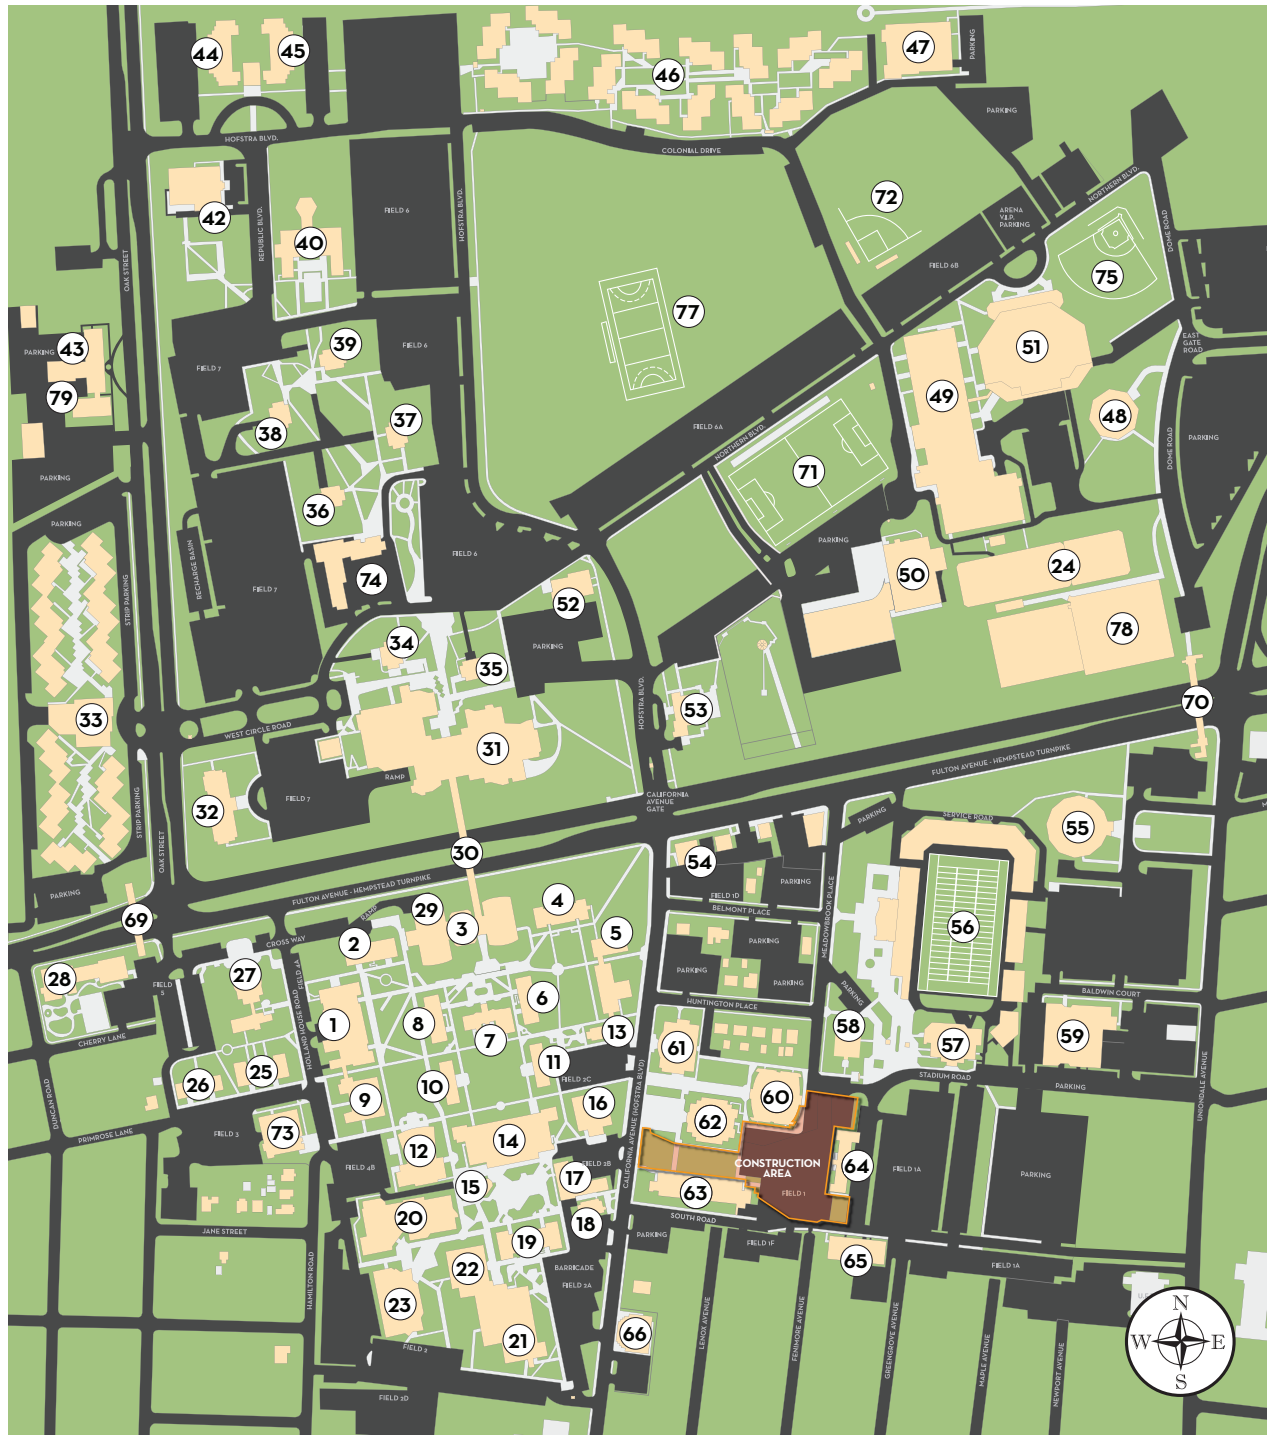

CAMPUS MAP

HOFSTRA
UNIVERSITY
prideandpurpose

Map Legend

Adams Hall	25
Adams Playhouse	12
Admission Center/Bernon Hall	27
Au Bon Pain	18
Axinn Hall (Law)	66
Axinn Library	3
Barnard Hall	10
Berliner Hall	61
Bernon Hall/Admission Center	27
Bill Edwards Stadium	75
Breslin Hall	23
Brower Hall	11
Bubble	78
Butler Annex	65
Café on the Quad	15
Calkins Hall	14
Career Center/M. Robert Lowe Hall	64
C.V. Starr Hall	60
Davison Hall	8
Field Hockey Stadium	77
Fitness Center, David S. Mack	47
Gittleson Hall	63
Hagedorn Hall	55
Hauser Hall	2
Health and Wellness Center	42
Heger Hall	4

The Lawrence Herbert School of Communication	20
Hofstra Dome	48
Hofstra Hall	7
Hofstra Northwell School of Medicine at Hofstra University	50
Hofstra University Museum	9
HofUSA	40
Human Resources Center	52
Kushner Hall	22
Library Technical Services and Resource Center	3
Lowe Hall	9
Margiotta Hall	57
Mason Hall/Gallon Wing	5
Maurice A. Deane School of Law	21
McEwen Hall	17
Memorial Hall	1
Monroe Lecture Center	62
Joseph G. Shapiro Family Hall	73
Oak Street Center	79
Pedestrian Bridges	69, 70
Phillips Hall	6
Physical Education Center, David S. Mack/Swim Center	49
Physical Plant	59
Public Safety and Information Center, David S. Mack	54
Roosevelt Hall	19
Saltzman Community Services Center	28
Shapiro Alumni House	58
Soccer Stadium	71

Spiegel Theater	13
Sports and Exhibition Complex, David S. Mack	51
Stadium, James M. Stuart	56
Student Center, Sondra and David S. Mack	31
Tennis Courts	24
Unispan	30
University Club/Mack Hall	53
University College Hall/Skodnek Business Development Center	43
University Field	72
Weed Hall	26
Weller Hall	16
West Library Wing	29

Residence Halls

Alliance Hall	34
Bill of Rights Hall	35
Colonial Square	46
Constitution Hall	36
Enterprise Hall	39
Estabrook Hall	37
Graduate Residence Hall	74
Nassau Hall	44
Stuyvesant Hall	32
Suffolk Hall	45
The Netherlands	33
Vander Poel Hall	38