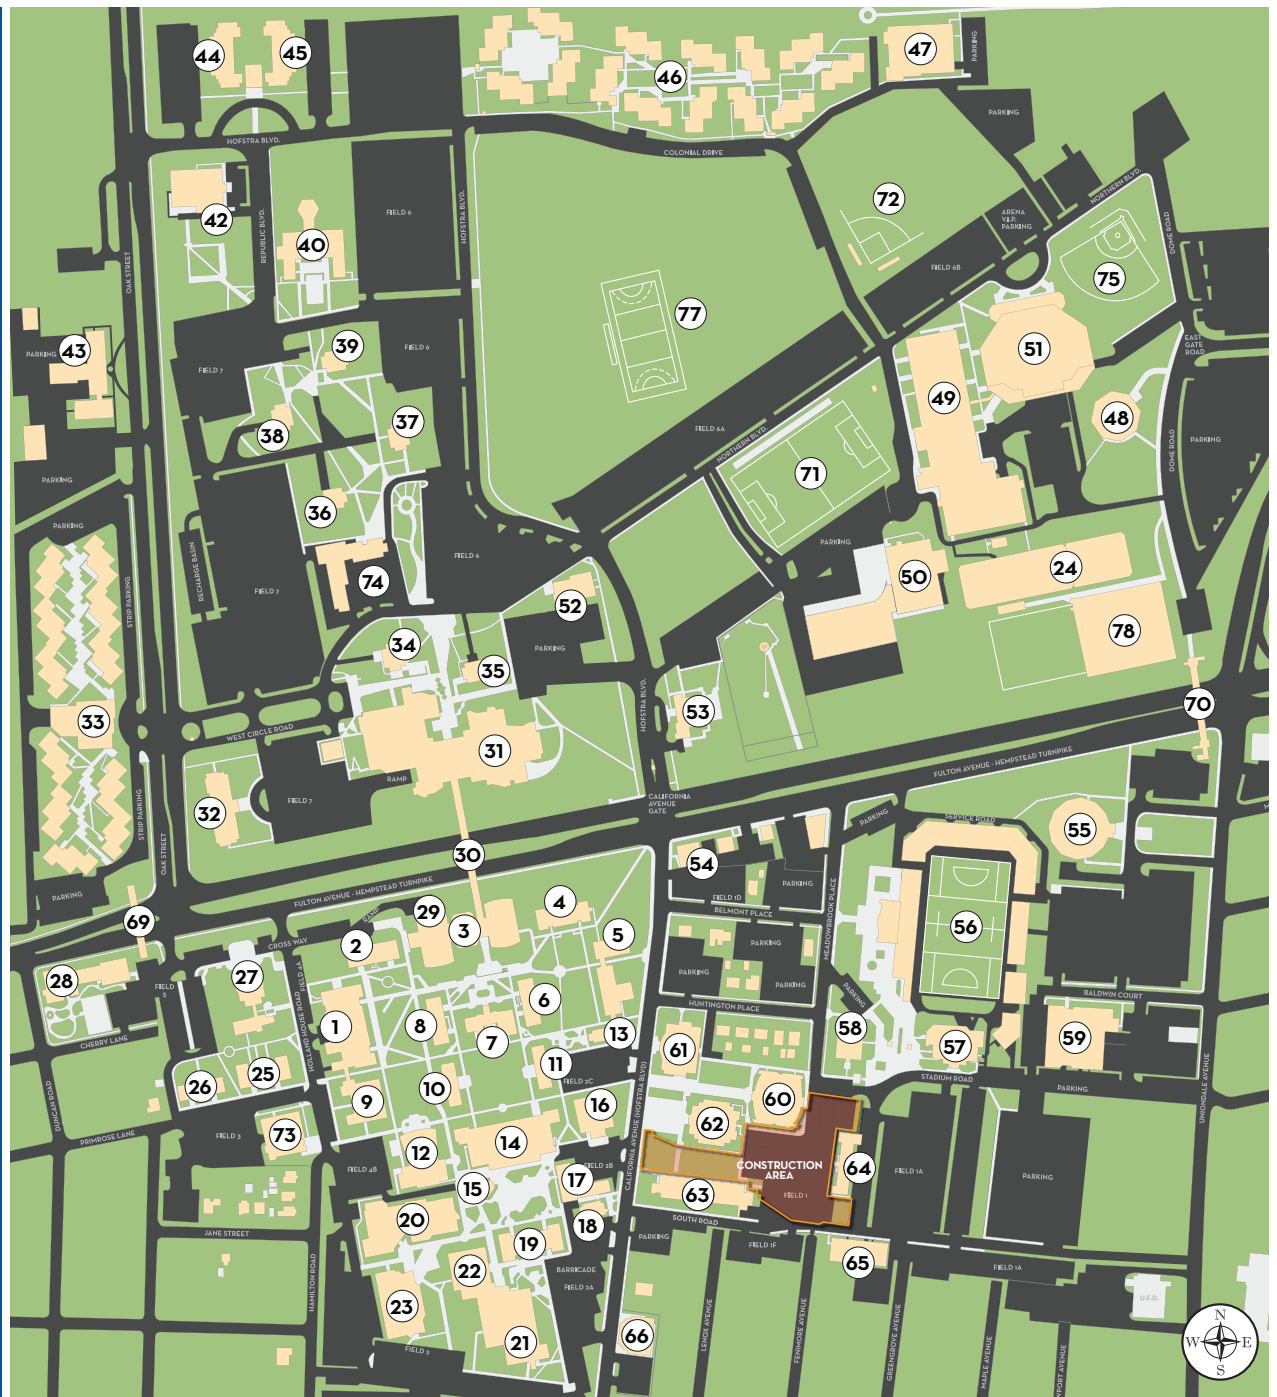

CAMPUS MAP

HOFSTRA
UNIVERSITY
prideandpurpose

Map Legend

Adams Hall	25
Adams Playhouse, John Cranford	12
Admission Center/Bernon Hall	27
Au Bon Pain	18
Axinn Hall, Joan (Law)	66
Axinn Library, Joan and Donald E.	3
Barnard Hall	10
Berliner Hall	61
Bernon Hall/Admission Center	27
Bill Edwards Stadium, Softball	75
Breslin Hall	23
Brower Hall	11
Bubble	78
Butler Annex	65
Calkins Hall	14
Career Center/M. Robert Lowe Hall	64
Continuing Education	43
C.V. Starr Hall	60
Davison Hall	8
Deane School of Law, Maurice A.	21, 22
Dunkin' on the Quad	15
Emily Lowe Gallery	9
Emily Lowe Hall	9
Field Hockey Stadium	77
Filderman Gallery	3
Fitness Center, David S. Mack	47
Fortunoff Theater, The Helene	62
Gittleson Hall	63
Hagedorn Hall	55

Hauser Hall	2
Heger Hall	4
Herbert School of Communication, The Lawrence	20
Hofstra Dome	48
Hofstra Hall	7
Hofstra University Club/David S. Mack Hall	53
Hofstra University Museum	9
Hofstra USA	40
Human Resources Center	52
Koppelman Hall, Bunny and Charles A. (Maurice A. Deane School of Law)	21
Kushner Hall, Seryl and Charles (Maurice A. Deane School of Law)	22
Library Technical Services	3
M. Robert Lowe Hall/The Career Center	64
Mack Hall, David S./Hofstra University Club	53
Margiotta Hall	57
Mason Hall/Gallon Wing	5
McEwen Hall	17
Memorial Hall	1
Monroe Lecture Center	62
Oak Street Center	43
Pedestrian Bridges	30, 69, 70
Phillips Hall	6
Physical Education Center, David S. Mack/Swim Center	49
Physical Plant	59
Public Safety and Information Center/David S. Mack	54
Roosevelt Hall	19
Saltzman Community Services Center, Joan and Arnold	28
Schaeffer Black Box Theater, Joan and Donald	73
Shapiro Alumni House, Libby and Joseph G.	58