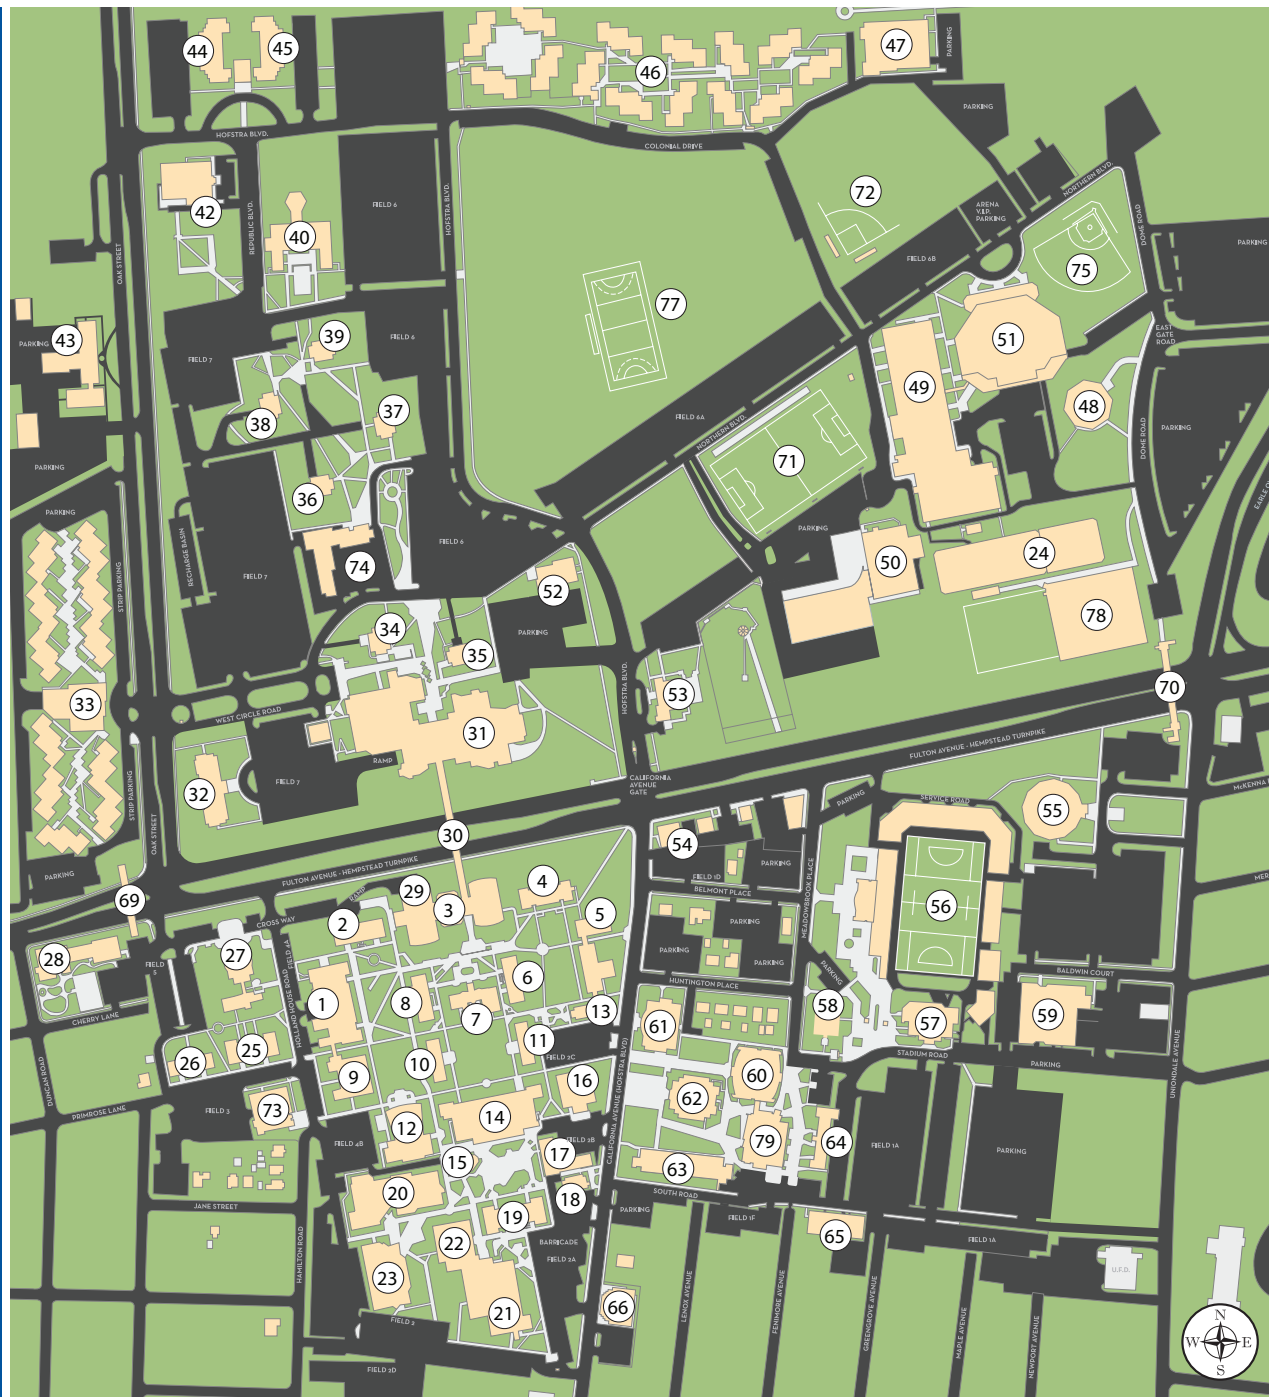

CAMPUS MAP

HOFSTRA
UNIVERSITY
prideandpurpose

Map Legend

Adams Hall	25
Adams Playhouse, John Cranford	12
Admission Center/Bernon Hall	27
Au Bon Pain	18
Axinn Hall, Joan (Law)	66
Axinn Library, Joan and Donald E.	3
Barnard Hall	10
Berliner Hall	61
Bernon Hall/Admission Center	27
Bill Edwards Stadium, Softball	75
Breslin Hall	23
Brower Hall	11
Business School Building	79
Butler Annex	65
Calkins Hall	14
Career Center/M. Robert Lowe Hall	64
Continuing Education	43
C.V. Starr Hall	60
Davison Hall	8
Deane School of Law, Maurice A.	21, 22
Dunkin' on the Quad	15
Emily Lowe Gallery	9
Emily Lowe Hall	9
Field Hockey Stadium	77
Filderman Gallery	3
Fitness Center, David S. Mack	47
Fortunoff Theater, The Helene	62
Gittleson Hall	63
Hagedorn Hall	55
Hauser Hall	2

Heger Hall	4
Herbert School of Communication, The Lawrence	20
Hofstra Dome	48
Hofstra Hall	7
Hofstra University Club/David S. Mack Hall	53
Hofstra University Museum	9
Hofstra USA	40
Human Resources Center	52
Koppelman Hall, Bunny and Charles A. (Maurice A. Deane School of Law)	21
Kushner Hall, Seryl and Charles (Maurice A. Deane School of Law)	22
Library Technical Services	3
M. Robert Lowe Hall/The Career Center	64
Mack Hall, David S./Hofstra University Club	53
Margiotta Hall	57
Mason Hall/Gallon Wing	5
McEwen Hall	17
Memorial Hall	1
Monroe Lecture Center	62
Oak Street Center	43
Pedestrian Bridges	30, 69, 70
Phillips Hall	6
Physical Education Center, David S. Mack/Swim Center ..	49
Physical Plant	59
Practice Facility	58
Public Safety and Information Center/David S. Mack	54
Roosevelt Hall	19
Saltzman Community Services Center, Joan and Arnold ..	28
Schaeffer Black Box Theater, Joan and Donald	73
Shapiro Alumni House, Libby and Joseph G.	58