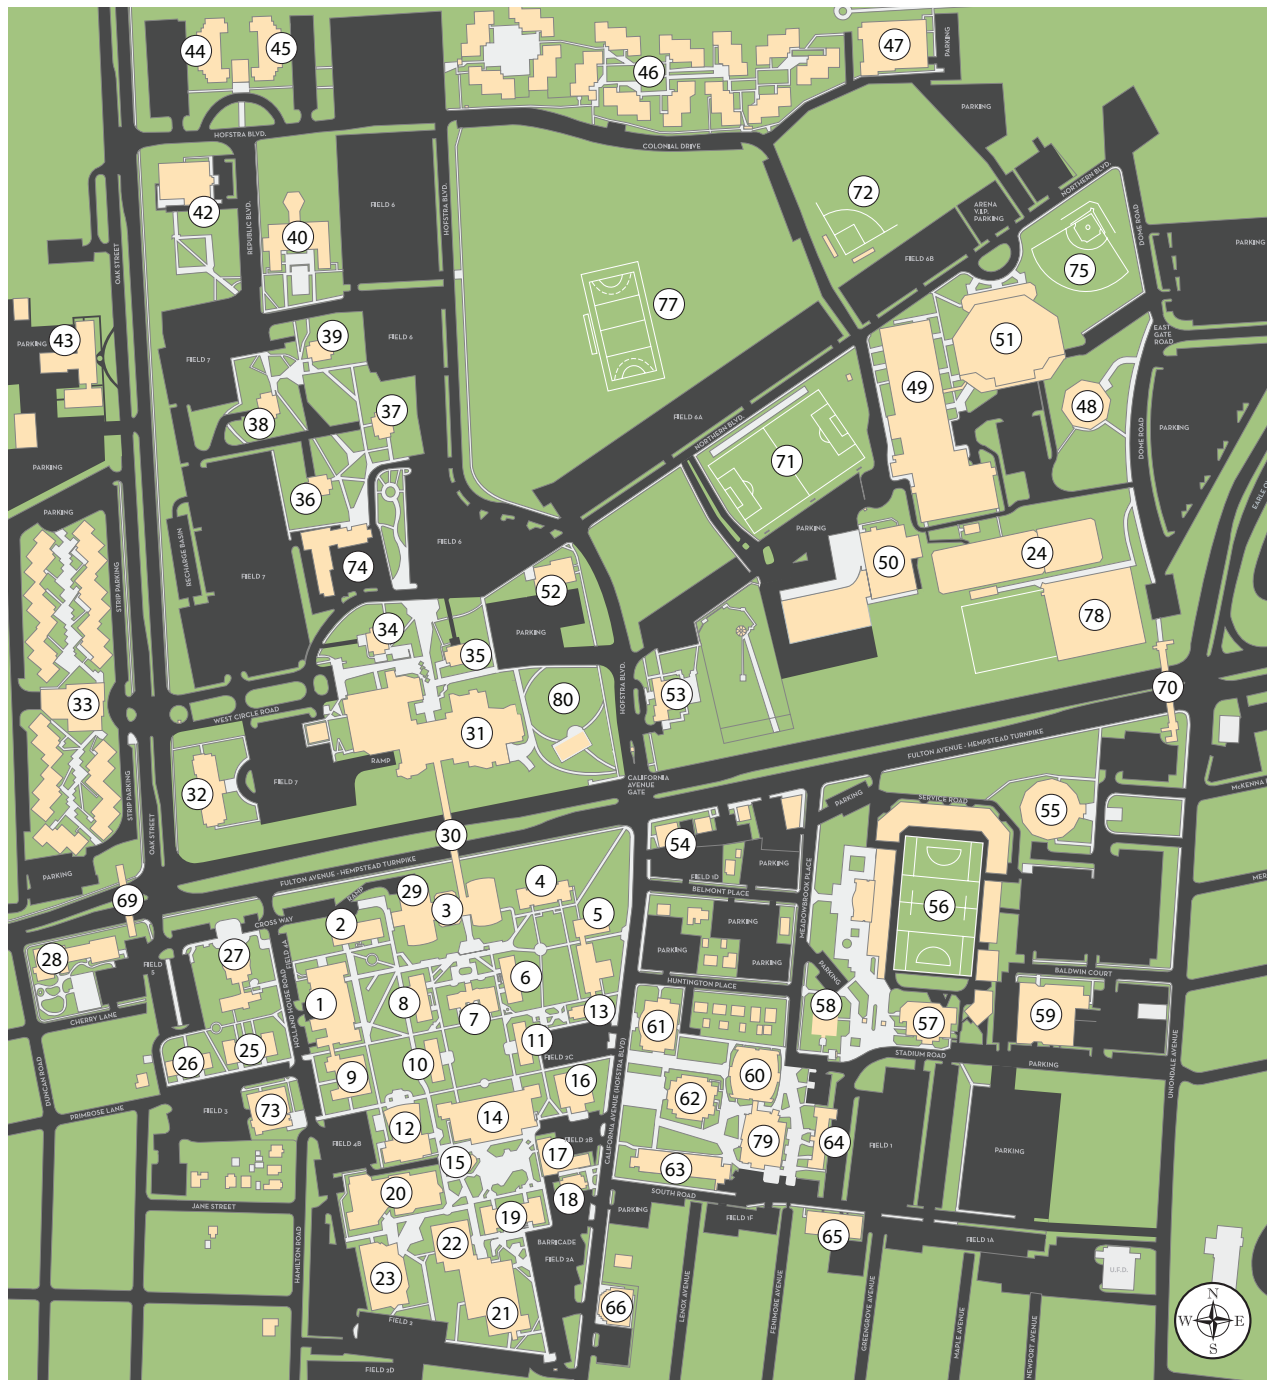

CAMPUS MAP

HOFSTRA
UNIVERSITY
prideandpurpose

Map Legend

Adams Hall	25
Adams Playhouse, John Cranford	12
Admission Center/Bernon Hall	27
Au Bon Pain	18
Axinn Hall, Joan (Law)	66
Axinn Library, Joan and Donald E.	3
Barnard Hall	10
Berliner Hall	61
Bernon Hall/Admission Center	27
Bill Edwards Stadium, Softball	75
Breslin Hall	23
Brower Hall	11
Business School Building	79
Butler Annex	65
Calkins Hall	14
Career Center/M. Robert Lowe Hall	64
Continuing Education	43
C.V. Starr Hall	60
Davison Hall	8
Deane School of Law, Maurice A.	21, 22
Dunkin' on the Quad	15
Emily Lowe Gallery	9
Emily Lowe Hall	9
Field Hockey Stadium	77
Filderman Gallery	3
Fitness Center, David S. Mack	47
Fortunoff Theater, The Helene	62
Gittleson Hall	63
Hagedorn Hall	55
Hauser Hall	2

Heger Hall	4
Herbert School of Communication, The Lawrence	20
Hofstra Dome	48
Hofstra Hall	7
Hofstra University Club/David S. Mack Hall	53
Hofstra University Museum	9
Hofstra USA	40
Human Resources Center	52
Koppelman Hall, Bunny and Charles A. (Maurice A. Deane School of Law)	21
Kushner Hall, Seryl and Charles (Maurice A. Deane School of Law)	22
Library Technical Services	3
M. Robert Lowe Hall/The Career Center	64
Mack Hall, David S./Hofstra University Club	53
Margiotta Hall	57
Mason Hall/Gallon Wing	5
McEwen Hall	17
Memorial Hall	1
Monroe Lecture Center	62
Oak Street Center	43
Pedestrian Bridges	30, 69, 70
Phillips Hall	6
Physical Education Center, David S. Mack/Swim Center	49
Physical Plant	59
Practice Facility	54
Pride Park	80
Public Safety and Information Center/David S. Mack	54
Roosevelt Hall	19
Saltzman Community Services Center, Joan and Arnold	28
Schaeffer Black Box Theater, Joan and Donald	73
Shapiro Alumni House, Libby and Joseph G.	58

Residence Halls

Alliance Hall	34
Bill of Rights Hall	35
Colonial Square	46
Constitution Hall	36
Enterprise Hall	39
Estabrook Hall	37
Graduate Residence Hall	74
Nassau Hall	44
The Netherlands	33
Stuyvesant Hall	32
Suffolk Hall	45
Vander Poel Hall	38