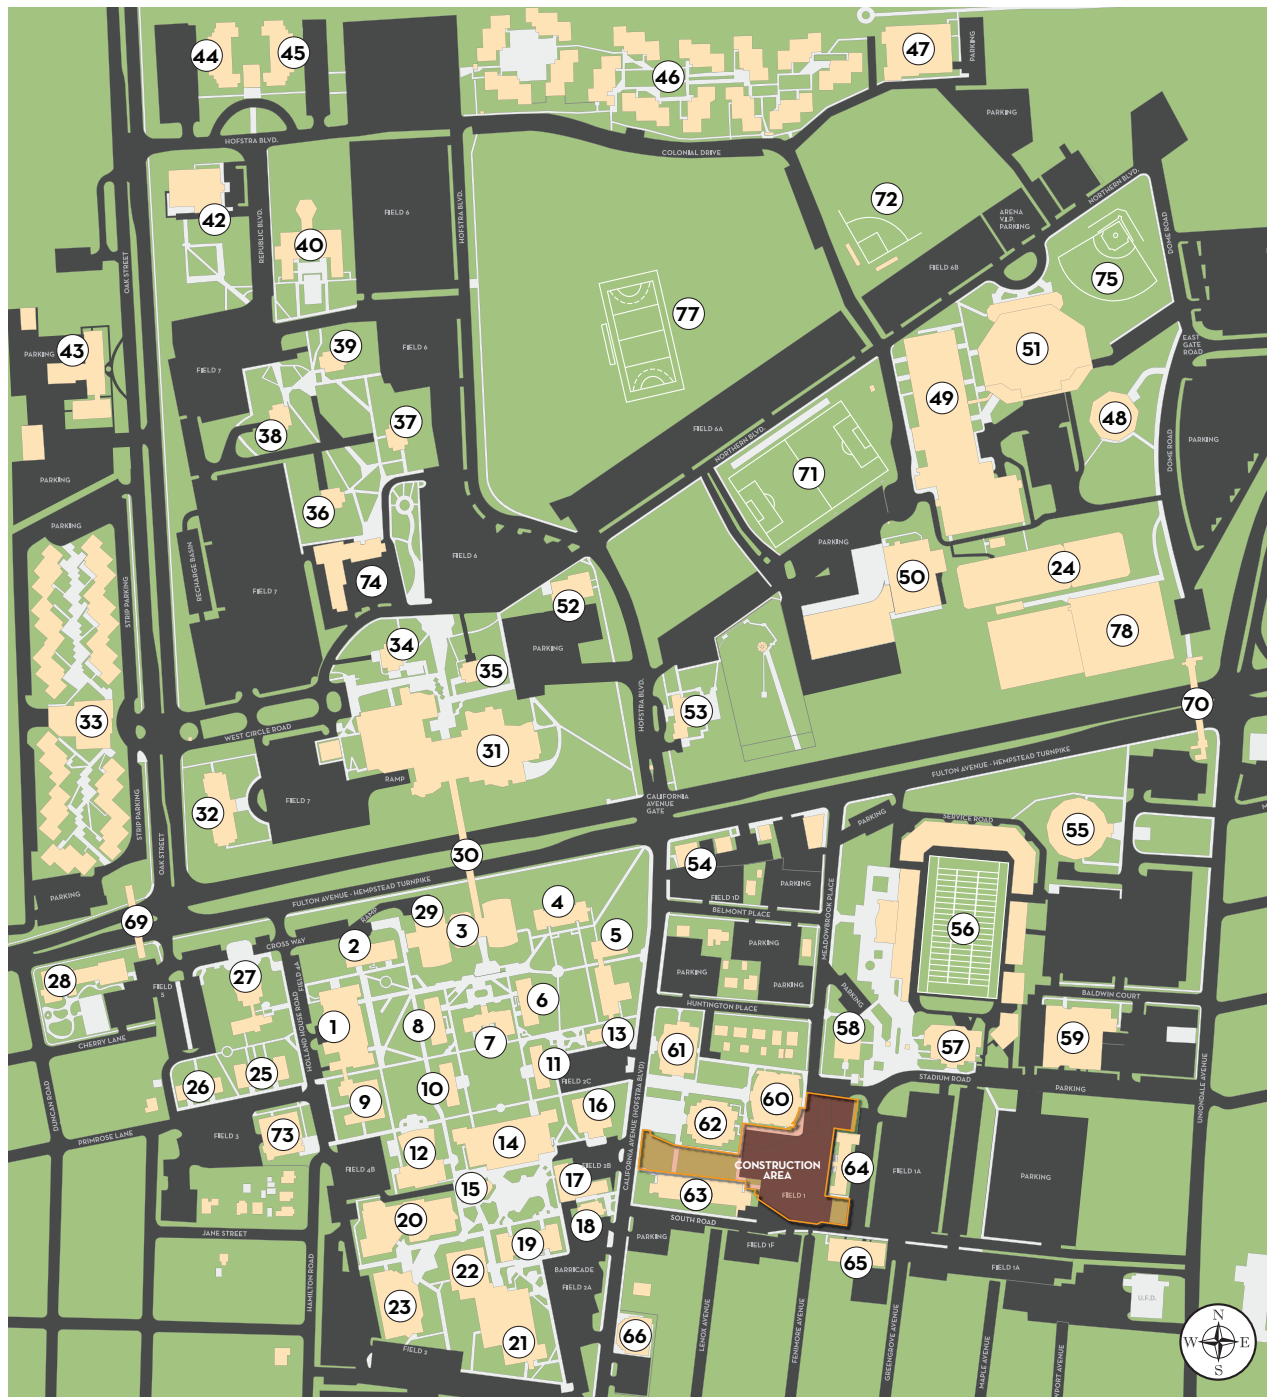

CAMPUS MAP

HOFSTRA
UNIVERSITY
prideandpurpose

Map Legend

Adams Hall	25
Adams Playhouse, John Cranford	12
Admission Center/Bernon Hall	27
Au Bon Pain	18
Axinn Hall, Joan (Law)	66
Axinn Library, Joan and Donald E.	3
Barnard Hall	10
Berliner Hall	61
Bernon Hall/Admission Center	27
Bill Edwards Stadium, Softball	75
Breslin Hall	23
Brower Hall	11
Bubble	78
Butler Annex	65
Café on the Quad	15
Calkins Hall	14
Career Center/M. Robert Lowe Hall	64
Continuing Education	43
C.V. Starr Hall	60
Davison Hall	8
Deane School of Law, Maurice A.	21
Emily Lowe Gallery	9
Emily Lowe Hall	9
Field Hockey Stadium	77
Filderman Gallery	3
Fitness Center, David S. Mack	47
Fortunoff Theater, The Helene	62
Gittleson Hall	63
Hagedorn Hall	55

Hauser Hall	2
Heger Hall	4
Herbert School of Communication, The Lawrence	20
Hofstra Dome	48
Hofstra Hall	7
Hofstra University Club/David S. Mack Hall	53
Hofstra University Museum	9
Hofstra USA	40
Human Resources Center	52
Kushner Hall	22
Library Technical Services	3
M. Robert Lowe Hall/The Career Center	64
Mack Hall, David S./Hofstra University Club	53
Margiotta Hall	57
Mason Hall/Gallon Wing	5
McEwen Hall	17
Memorial Hall	1
Monroe Lecture Center	62
Oak Street Center	43
Pedestrian Bridges	30, 69, 70
Phillips Hall	6
Physical Education Center, David S. Mack/Swim Center	49
Physical Plant	59
Public Safety and Information Center/David S. Mack	54
Roosevelt Hall	19
Saltzman Community Services Center, Joan and Arnold	28
Schaeffer Black Box Theater, Joan and Donald	73
Shapiro Alumni House, Libby and Joseph G.	58
Shapiro Family Hall, Joseph G.	73
Skodnek Business Development Center	43
Soccer Stadium	71