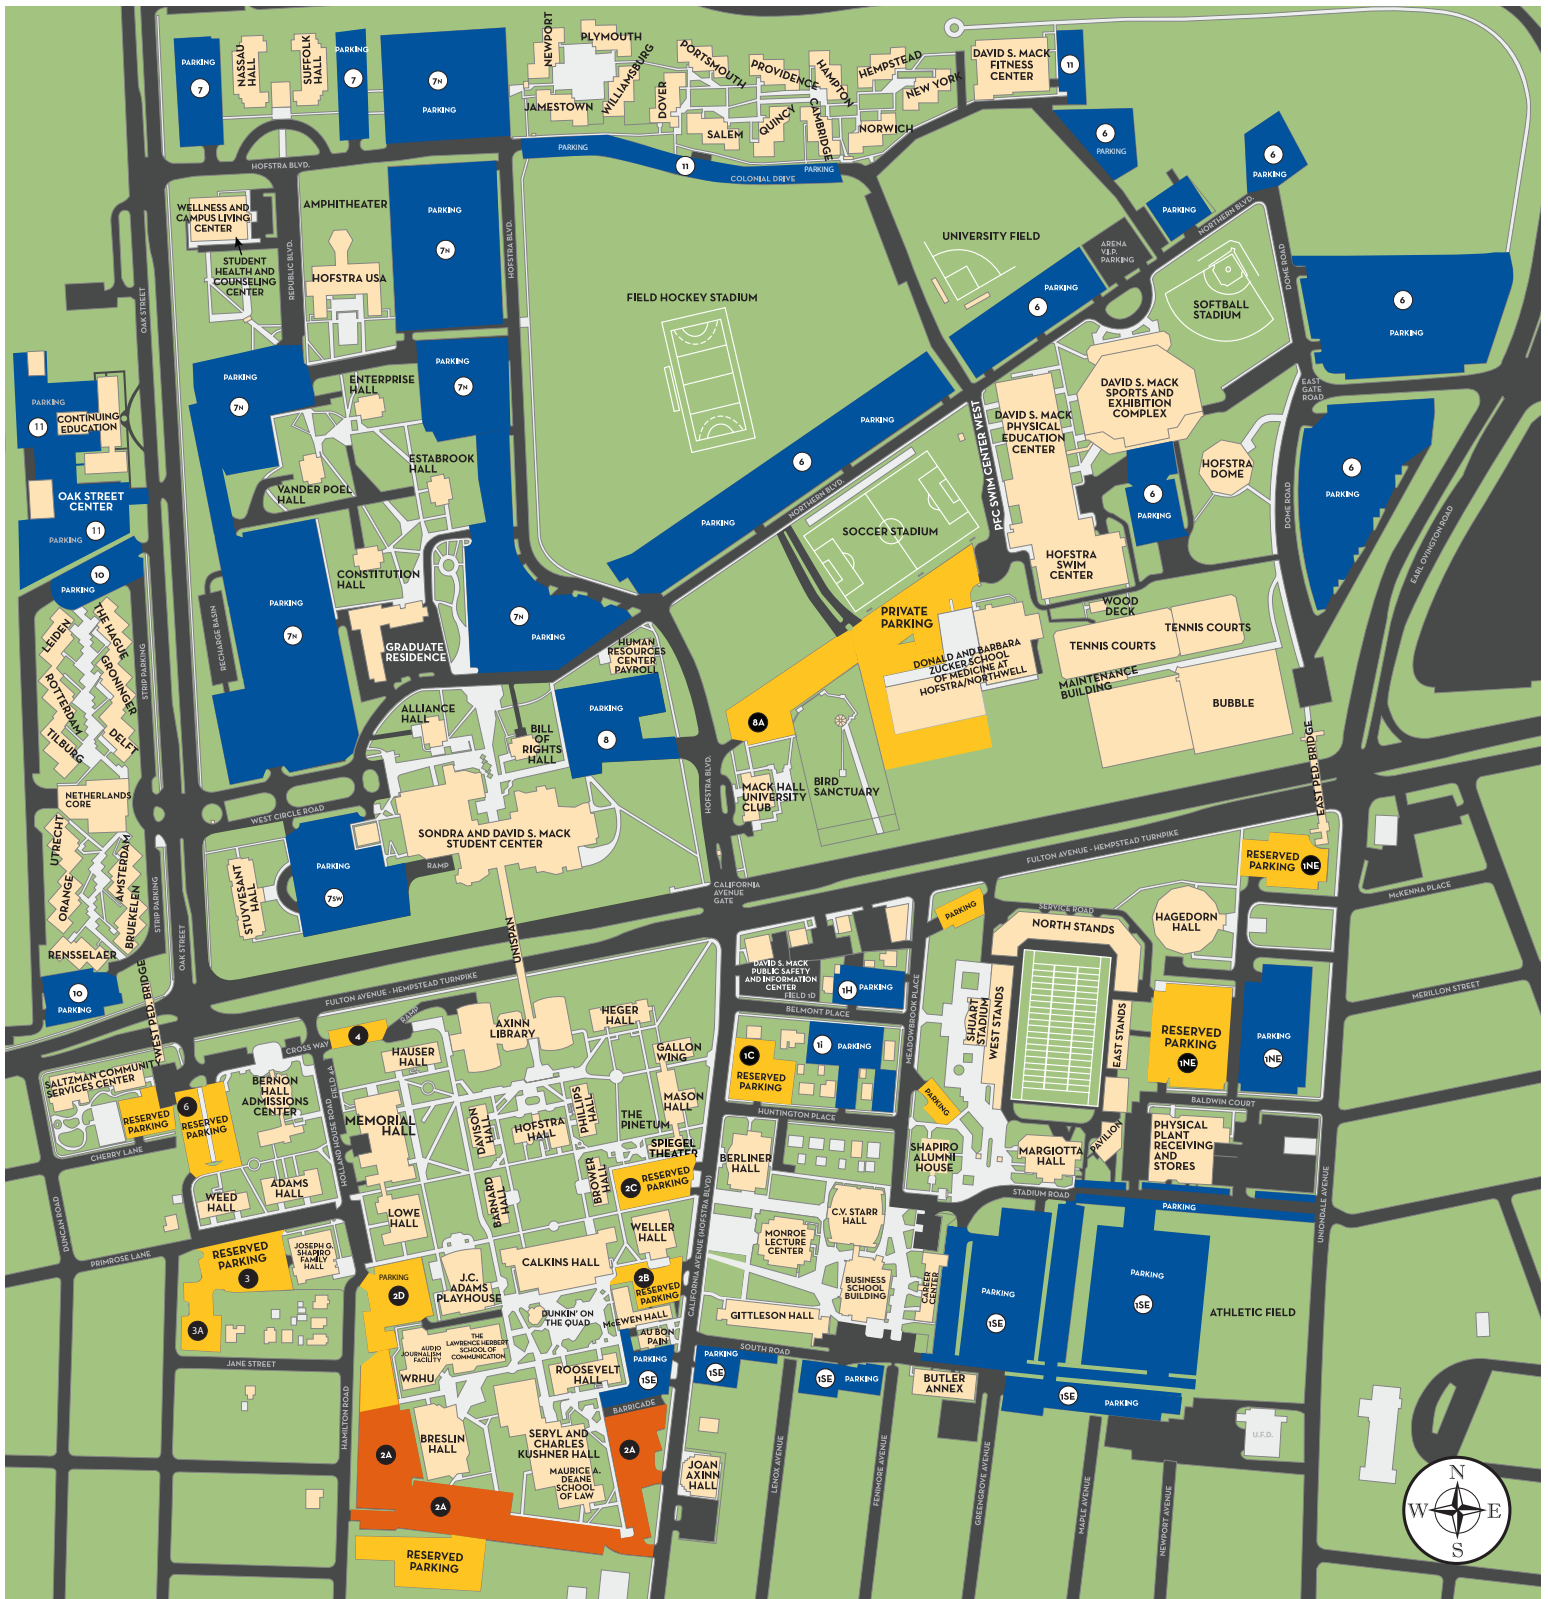

HOFSTRA UNIVERSITY Campus Map

- Reserved Parking
- Student Parking (All Students)
- Commuter Parking (Commuter Students Only)